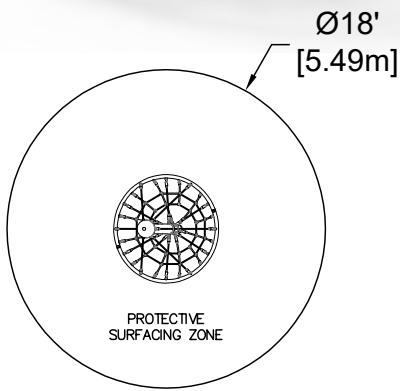

SPINNEROUND SERIES

ROTATING DISH (ASTM)
EP-SS-ERD820S

Characteristics

Age Group : 5-12 years old
Structure Height : 7'-1" (2,16m)
Fall Height : 3'-3" (1,00m)
Capacity : 8
Required Space (ASTM) : Ø18'-0" (Ø5,49m)

Materials

Inner Post : heavy-duty galvanized steel;
Outer Post, Hardware and Fasteners : powder coated steel;
Rings : rolled aluminum tubing;
Cap : half-sphere aluminum;
Cables : braided UV-resistant nylon over seven (7) galvanized steel cables; 0,8" (20mm) diameter;
Cable Hardware : cast aluminum;
Rotational Device : maintenance-free, self-lubricated nylon.
*All painted parts are powder coated with UV-resistant polyester.