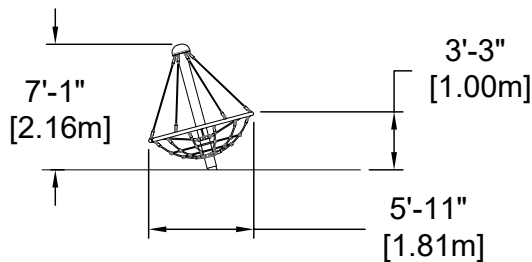

SPINNEROUND SERIES

ROTATING DISH (ASTM)
EP-SS-ERD820S

Characteristics

Age Group : 5-12 years old
Structure Height : 7'-1" (2,16m)
Fall Height : 3'-3" (1,00m)
Capacity : 8
Required Space (ASTM) : Ø18'-0" (Ø5,49m)

Materials

Inner Post : heavy-duty galvanized steel;
Outer Post, Hardware and Fasteners : powder coated steel;
Rings : rolled aluminum tubing;
Cap : half-sphere aluminum;
Cables : braided UV-resistant nylon over seven (7) galvanized steel cables; 0,8" (20mm) diameter;
Cable Hardware : cast aluminum;
Rotational Device : maintenance-free, self-lubricated nylon.
*All painted parts are powder coated with UV-resistant polyester.